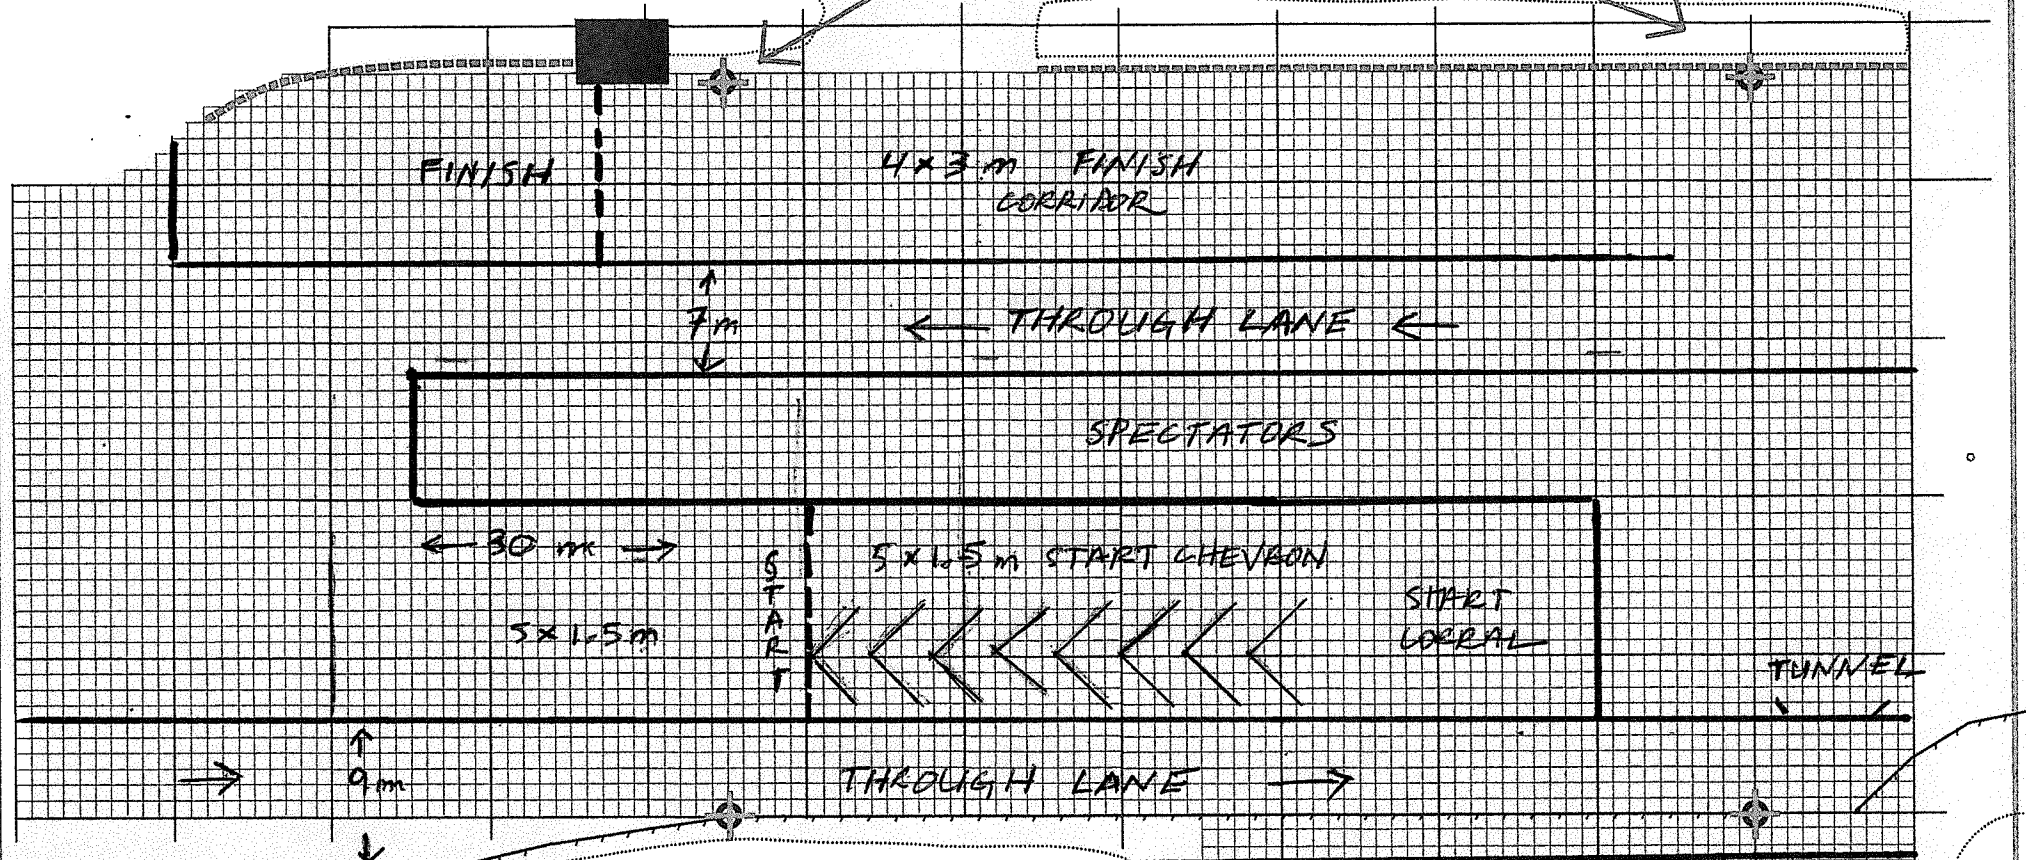

Stadium Planning map
1 metre grid

Reference poles

The reference pole
rectangle is 46.5 by 65 metres.

THEA'S RACE MARCH 15, 2020

FREE TECHNIQUE DISTANCE